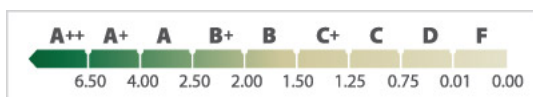

The TrueNicks Calculation

The TrueNicks rating is then calculated by multiplying the SII and BSII, effectively recognizing the opportunity and performance of the cross. In the example above, an SII of 2.00 and a BSII of 3.00 would result in a TrueNicks variant score of 6.00, expressing a nick that performs six times better than average opportunity, and translating to an A+ TrueNicks rating. Theoretically, any cross can produce a superior racehorse, but TrueNicks is concerned with its frequency of doing so.